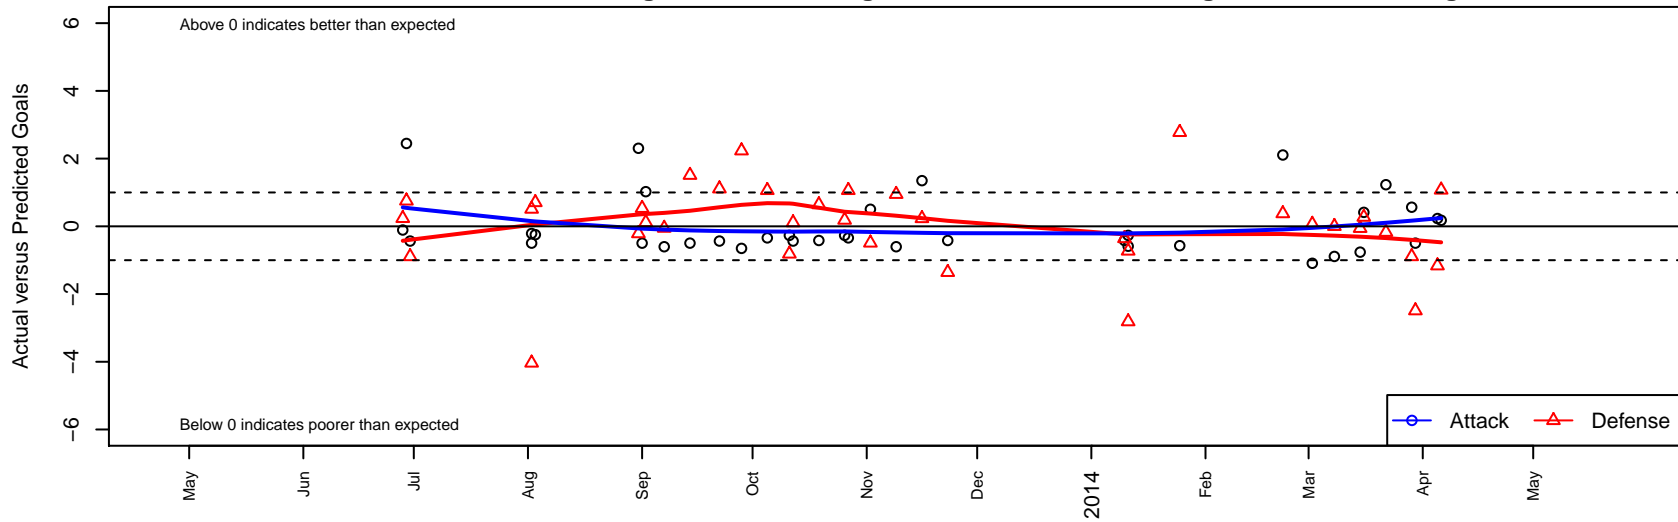

Eastside FC White G01

Eastside FC
 Preston, WA
 G01 total strength=633
 attack=0.54 defense=0.58
 fall league = RCL G01 Div 2, Spr RCL G01 Div
 alt names used:
 Eastside FC White G01
 Eastside FC Girls 01 White

Venues played:
 RVS Classic GU12
 WA Rush Cup G12 Gold U12
 Labor Day Cup GU12
 RCL G01 Div 2
 PacNW Winter Classic Premier II U12
 Spr RCL G01 Div 3
 Challenge Cup G01 Division 1 – Challenge 1

Eastside FC White G01
 Dots are actual minus expected GF (blue circles) and GA (red triangles).
 Blue line is smoothed change in attack strength. Red is smoothed change in defense strength.